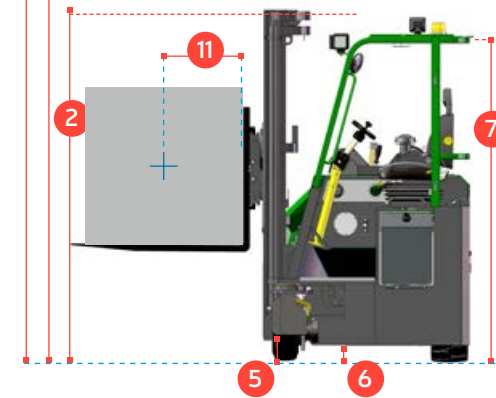

SIWARD MODE

REF.	DESCRIPTION	CB5		CB6	
		Std.		Optional	
1 a	Standard. Lift Height	157"	193"	216"	236"
1 b	Free Lift Height	0"	52"	60"	67"
2	Height Mast Closed	105"	88"	96"	103"
3	Max. (Mast raised)	190"	228"	251"	270"
4	Overall Length	103"			
5	Ground Clearance Under Mast	5"			
6	Ground Clearance to Wheelbase Center	4"			
7	Height of Overhead Guard	88½"			
8	Width	59"			
9	Outside Spread of Fork Arms	52½"			
10	Track Front	52"			
11	Load Center Distance	24"			
12	Overhang Front	12½"			
13	Wheel Base	43½"			
14	Overhang Back	5½"			
15	Length From Face of Fork	61"			
16	Approach Angle	30°			
17	Ramp Angle	15°			
18	Departure Angle	30°			
19	Forward Tilt	3°			
20	Backward Tilt	6°			
21	Minimum Outside Radius	55"			
A	Capacity	5,000 lbs		6,000 lbs	
B	Unladen Weight	12,000 lbs		12,900 lbs	
C	Maximum Ground Speed	9 mph			
D	Gradeability	10%			
E	LPG Engine Kubota WG2503 / Diesel Engine Kubota V1505T	62 HP / 44 HP			
F	Electrics	12 Volt			
G	Fork Section	5" x 2" x 42"			
H	16 x 7 – 10.5 Front Tire x 2	OD 16" / Width 7"			
I	22 x 10 x 16 Rear Tire x 1	OD 22" / Width 10"			
J	Standard Color	Green and Gray			
K	Suspension Seat	Grammer MSG 65