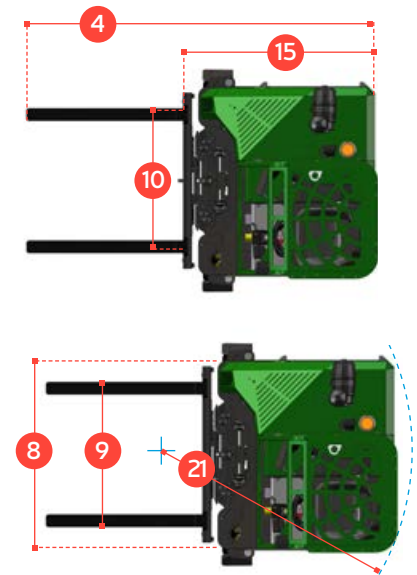

SIWARD MODE

REF.	DESCRIPTION	CB5		CB6	
		Std.		Optional	
1 a	Standard. Lift Height	157"	193"	216"	236"
1 b	Free Lift Height	0"	52"	60"	67"
2	Height Mast Closed	105"	88"	96"	103"
3	Max. (Mast raised)	190"	228"	251"	270"
4	Overall Length	103"			
5	Ground Clearance Under Mast	5"			
6	Ground Clearance to Wheelbase Center	4"			
7	Height of Overhead Guard	88½"			
8	Width	59"			
9	Outside Spread of Fork Arms	52½"			
10	Track Front	52"			
11	Load Center Distance	24"			
12	Overhang Front	12½"			
13	Wheel Base	43½"			
14	Overhang Back	5½"			
15	Length From Face of Fork	61"			
16	Approach Angle	30°			
17	Ramp Angle	15°			
18	Departure Angle	30°			
19	Forward Tilt	3°			
20	Backward Tilt	6°			
21	Minimum Outside Radius	55"			
A	Capacity	5,000 lbs		6,000 lbs	
B	Unladen Weight	12,000 lbs		12,900 lbs	
C	Maximum Ground Speed	9 mph			
D	Gradeability	10%			
E	LPG Engine Kubota WG2503 / Diesel Engine Kubota V1505T	62 HP / 44 HP			
F	Electrics	12 Volt			
G	Fork Section	5" x 2" x 42"			
H	16 x 7 – 10.5 Front Tire x 2	OD 16" / Width 7"			
I	22 x 10 x 16 Rear Tire x 1	OD 22" / Width 10"			
J	Standard Color	Green and Gray			
K	Suspension Seat	Grammer MSG 65