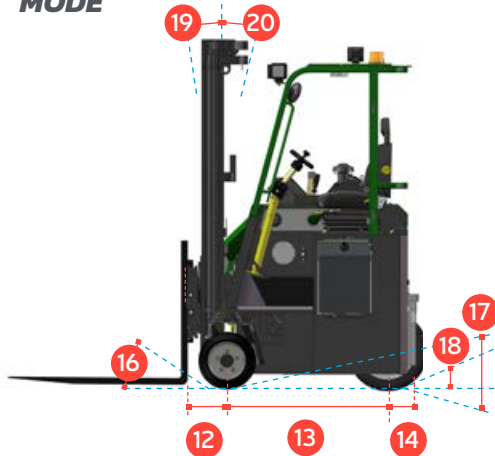

COMBI-CB

FRONTAL MODE